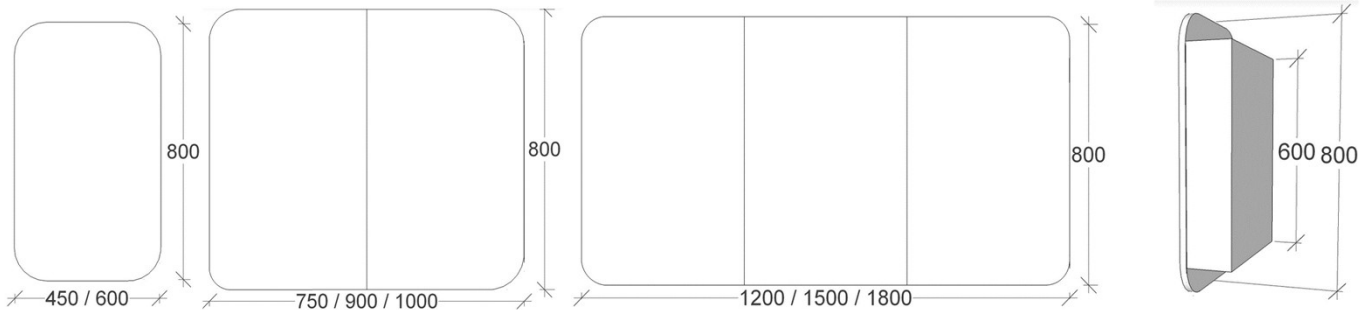

Features

Style: Rounded Corner Mirror Cabinet

Finish: Polyurethane, Polytec or Laminex Sides

Mounting: Wall Mounted, Semi-Recessed, or Fully Recessed*

Opening: Fingerpull

Hinges: Soft Close

Shelving: 2x Adjustable Toughened Glass

Specifications

Mirror Height: 800mm

Cabinet Height: 600mm

Width: 450-1800mm

Depth: 130mm (Overall)

- To fully recess (O11) add \$43 inc GST per door
- To include powerpoint (PPO) add \$43 inc GST

Pricing

	Product Description	Product Code	RRP
Derwent	Derwent 450 Single Door Cabinet	D450	\$985
	Derwent 600 Single Door Cabinet	D600	\$1,062
	Derwent 750 Double Door Cabinet	D750	\$1,192
	Derwent 900 Double Door Cabinet	D900	\$1,270
	Derwent 1000 Double Door Cabinet	D1000	\$1,373
	Derwent 1200 Three Door Cabinet	D1200	\$1,503
	Derwent 1500 Three Door Cabinet	D1500	\$1,580
	Derwent 1800 Four Door Cabinet	D1800	\$1,710